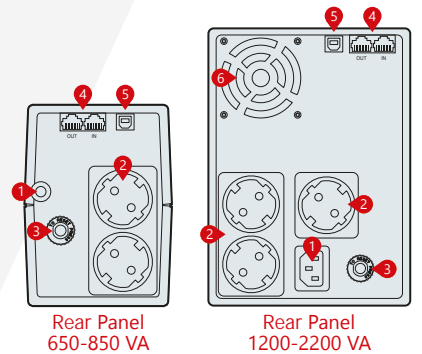

Rear Panel
650-850 VA

Rear Panel
1200-2200 VA

CERTIFICATES

POWER
FORLIFE

MAKELSAN®
Kesintisiz Güç Kaynakları